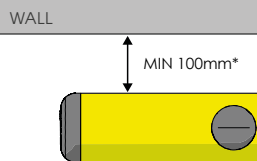

GR 150

ISTRUZIONI DI INSTALLAZIONE
ASSEMBLY INSTRUCTIONS

ONLY WITH RESIN

CHEMICAL
ANCHOR

Ø24 mm

30

WARNING

The distance of installation depends on speed and weight of vehicle

1

2

3

4

GR 150

ISTRUZIONI DI INSTALLAZIONE
ASSEMBLY INSTRUCTIONS

ONLY WITH RESIN