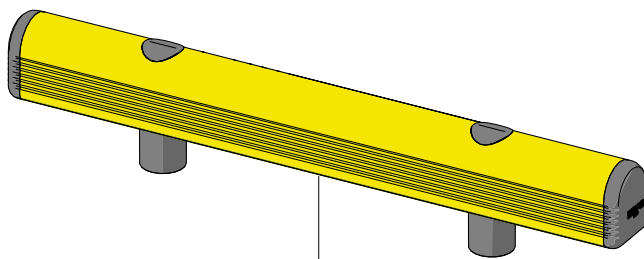

GR 150

ISTRUZIONI DI INSTALLAZIONE
ASSEMBLY INSTRUCTIONS

ONLY WITH RESIN

CHEMICAL
ANCHOR

Ø24 mm

30

WARNING

The distance of installation depends on speed and weight of vehicle

1

2

3

4

GR 150

ISTRUZIONI DI INSTALLAZIONE
ASSEMBLY INSTRUCTIONS

ONLY WITH RESIN