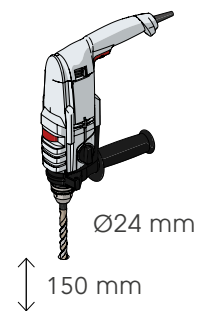

GR 150

ISTRUZIONI DI INSTALLAZIONE
ASSEMBLY INSTRUCTIONS

ONLY WITH RESIN

CHEMICAL
ANCHOR

Ø24 mm

30

WARNING

The distance of installation depends on speed and weight of vehicle

1

2

3

4