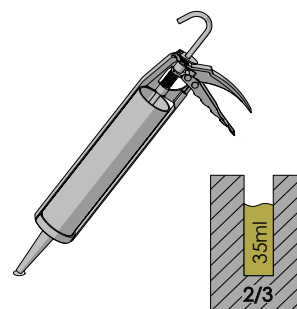

GR 150

ISTRUZIONI DI INSTALLAZIONE
ASSEMBLY INSTRUCTIONS

ONLY WITH RESIN

CHEMICAL
ANCHOR

Ø24 mm

30

WARNING

The distance of installation depends on speed and weight of vehicle

1

2

3

4

GR 150

ISTRUZIONI DI INSTALLAZIONE
ASSEMBLY INSTRUCTIONS

ONLY WITH RESIN