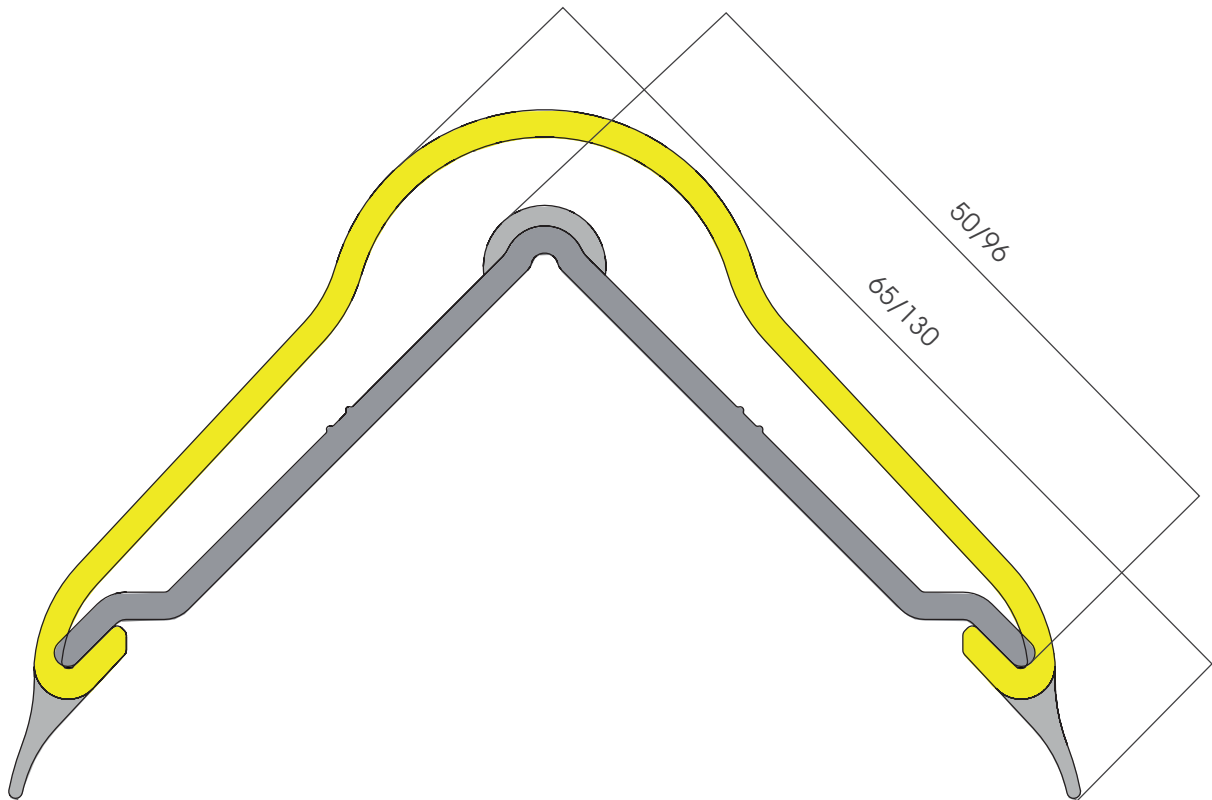

09. CORNER PROTECTION

CP 100/200

PROTEZIONE PER PARETI
CORNER PROTECTION

WARNING

The product is not equipped with fixing accessories for the wall.
Use self-drilling button head cap screw $\varnothing 3.9$ if mounted to panel or wood walls.
Use plastic plugs $\varnothing 3.9$ if mounted to concrete walls.